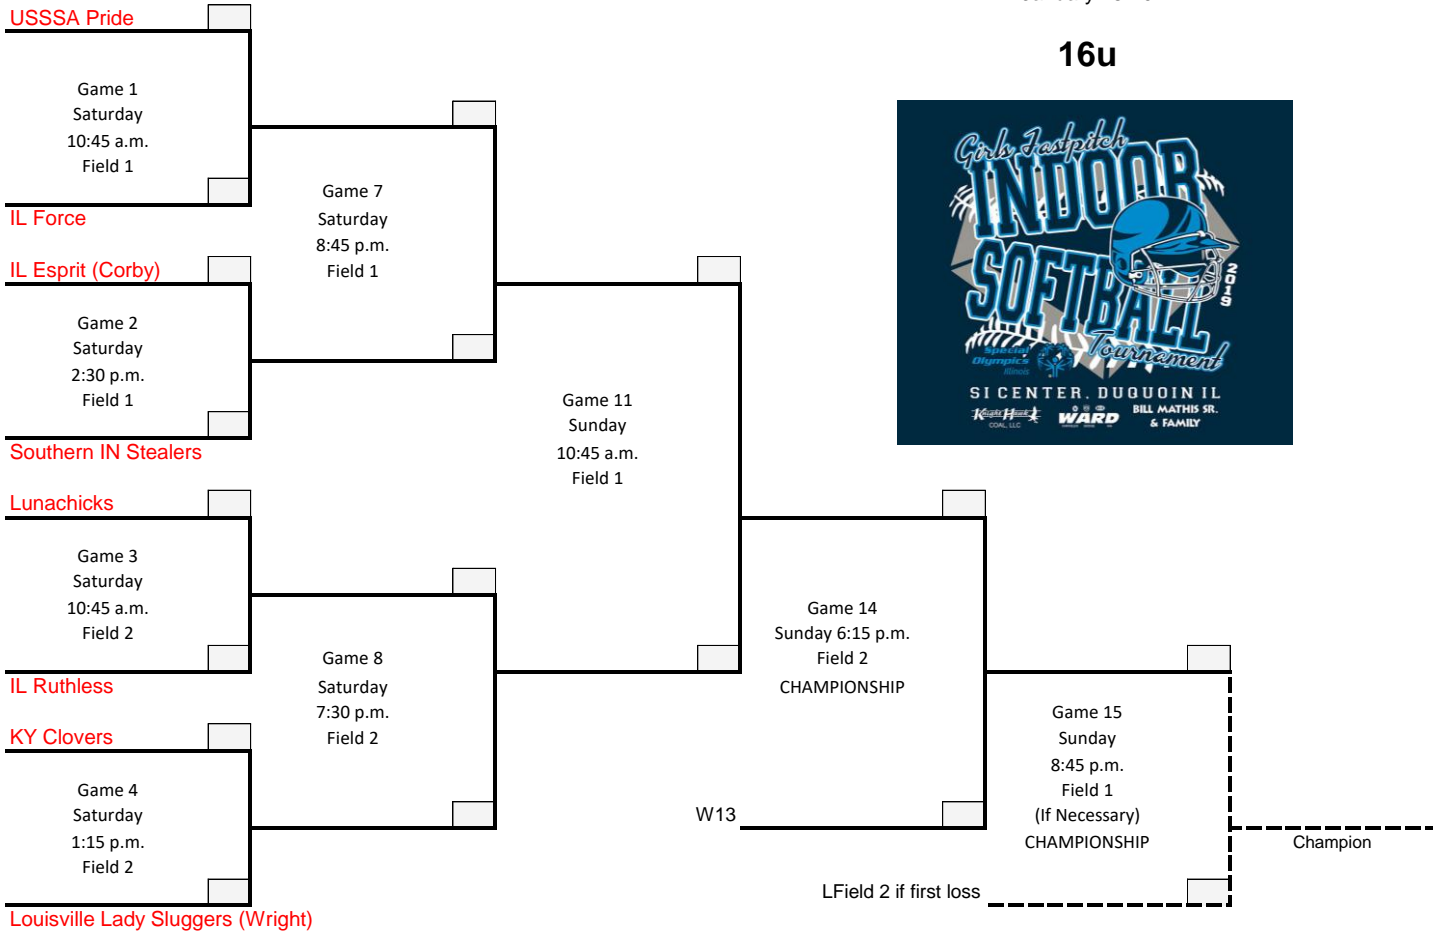

# Winner's Bracket

# Special Olympics Indoor Softball

January 18-20

16u

# Loser's Bracket