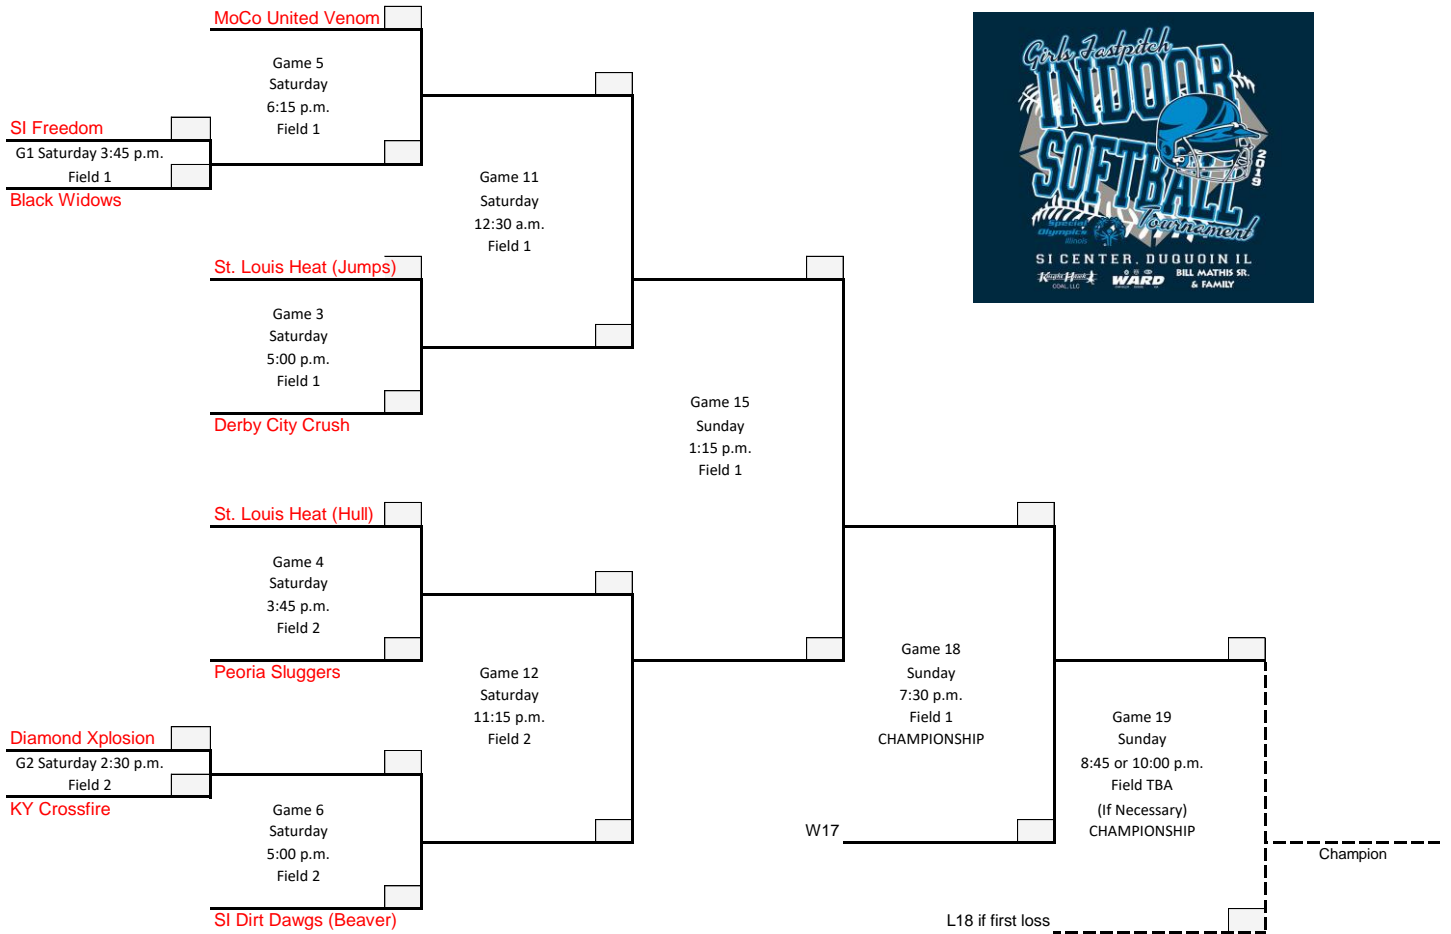

Winner's Bracket

Special Olympics Indoor Softball

January 18-20

14u

Loser's Bracket